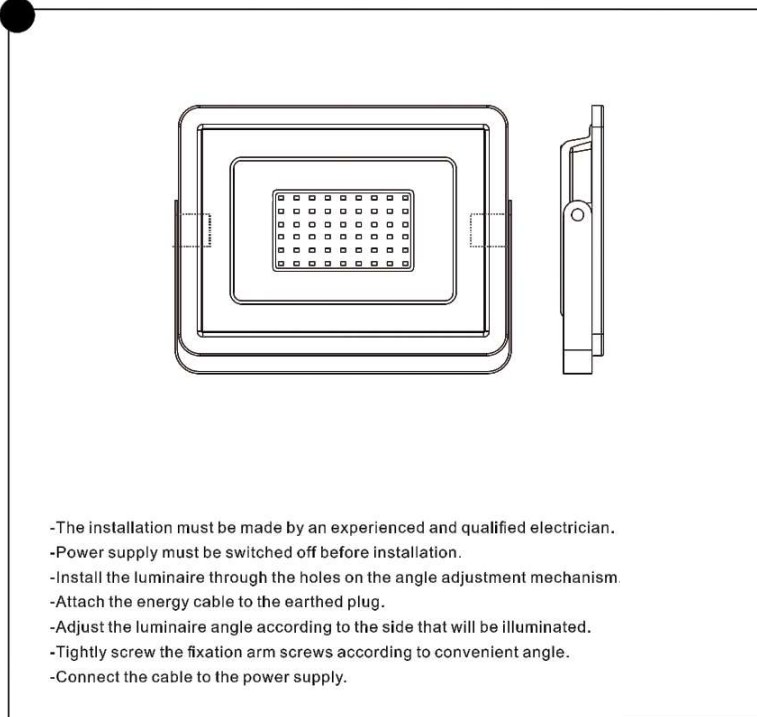

LED Floodlights

Main Dimensions/Installation Dimensions

Body Aluminium
LED SMD mid power
Reflector Aluminium
Diffuser Tempered glass
Driver High efficiency driver

axbxcmm

50W	206x160x29
100W	270x214x30
150W	320x240x40
200W	380x280x45

Ürün Kodu Code No	Güç Power (W)	Işık Akısı Luminous Flux (lm)	Renk Sıcaklığı Colour Temp. (K)	Etkinlik Faktörü Luminous Effic. (lm/W)	Boyutlar Dimensions (mm) a b c	Koli Adedi Pcs/Pack	Koli Hacmi Package Vol. (m ³)	Koli Ağırlığı Package Weight (kg)
109304	50	4500	4000/6000	90	206x160x29	40	0.059	33.2
109305	100	9000	4000/6000	90	270x214x30	20	0.052	29.8
109306	150	13500	4000/6000	90	320x240x40	10	0.040	26.5
109307	200	18000	4000/6000	90	380x280x45	5	0.029	16

LED Floodlights

INSTALLATION SPECIFICATIONS

Safety Warnings!

- Do not use flammable and abrasive chemicals while cleaning the spots.
- Use a dampy cloth white cleaning the luminaire.
- Do not clean luminaire when connected to the power.
- Pay attention to carry the products in original package during transportation.